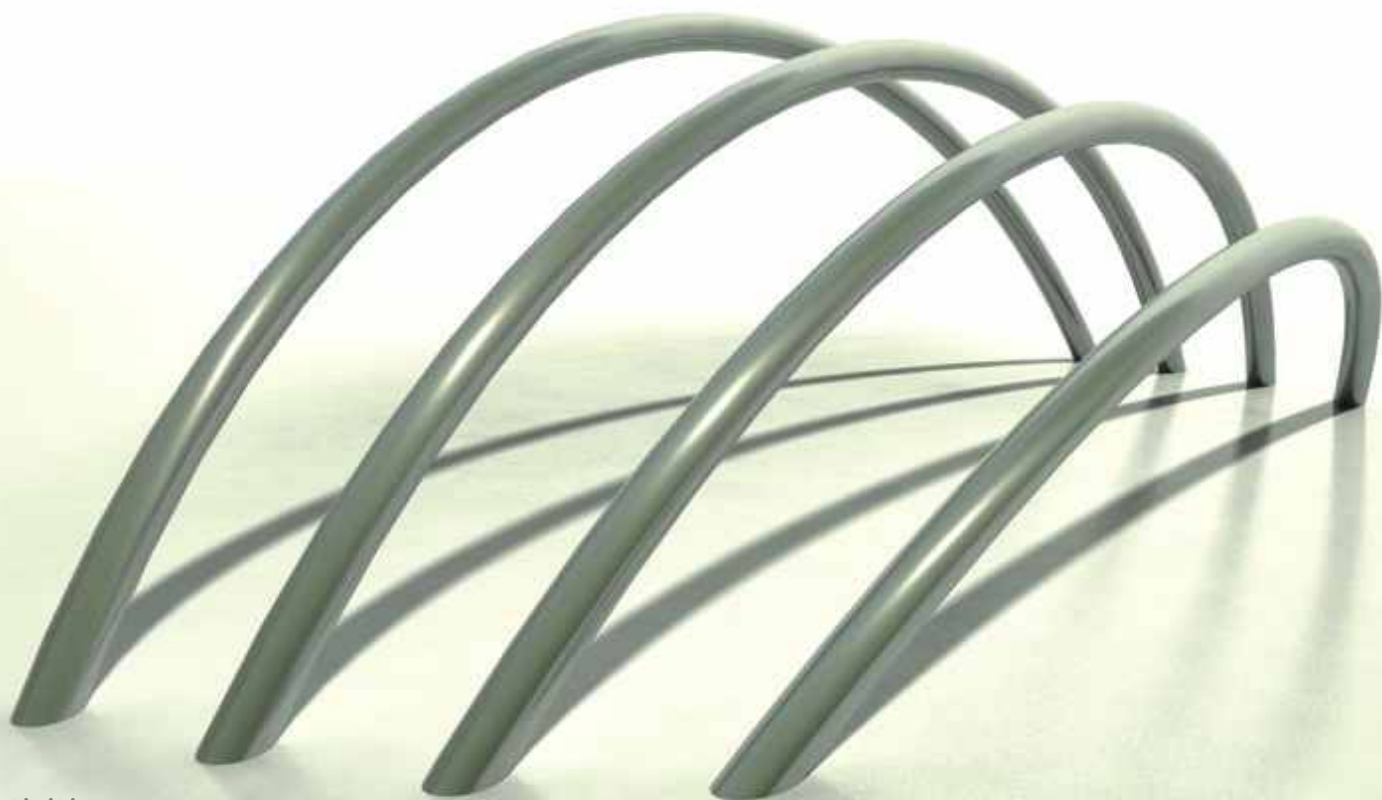

Silhouette

transforming urban spaces

Sunrise

Activities
Climbing, sliding, exercising, gymnastics, Parkour

Age range
3 years old and above

Versions*
1,2,3 and 4 rail versions:
Sunrise 1 CP-01-1080
Sunrise 2 CP-01-2080
Sunrise 3 CP-01-3080
Sunrise 4 CP-01-4080

*Always starting with the
highest rails

Dimensions
lxwxh: 2.3x1.3x1.2m (Sunrise 4)