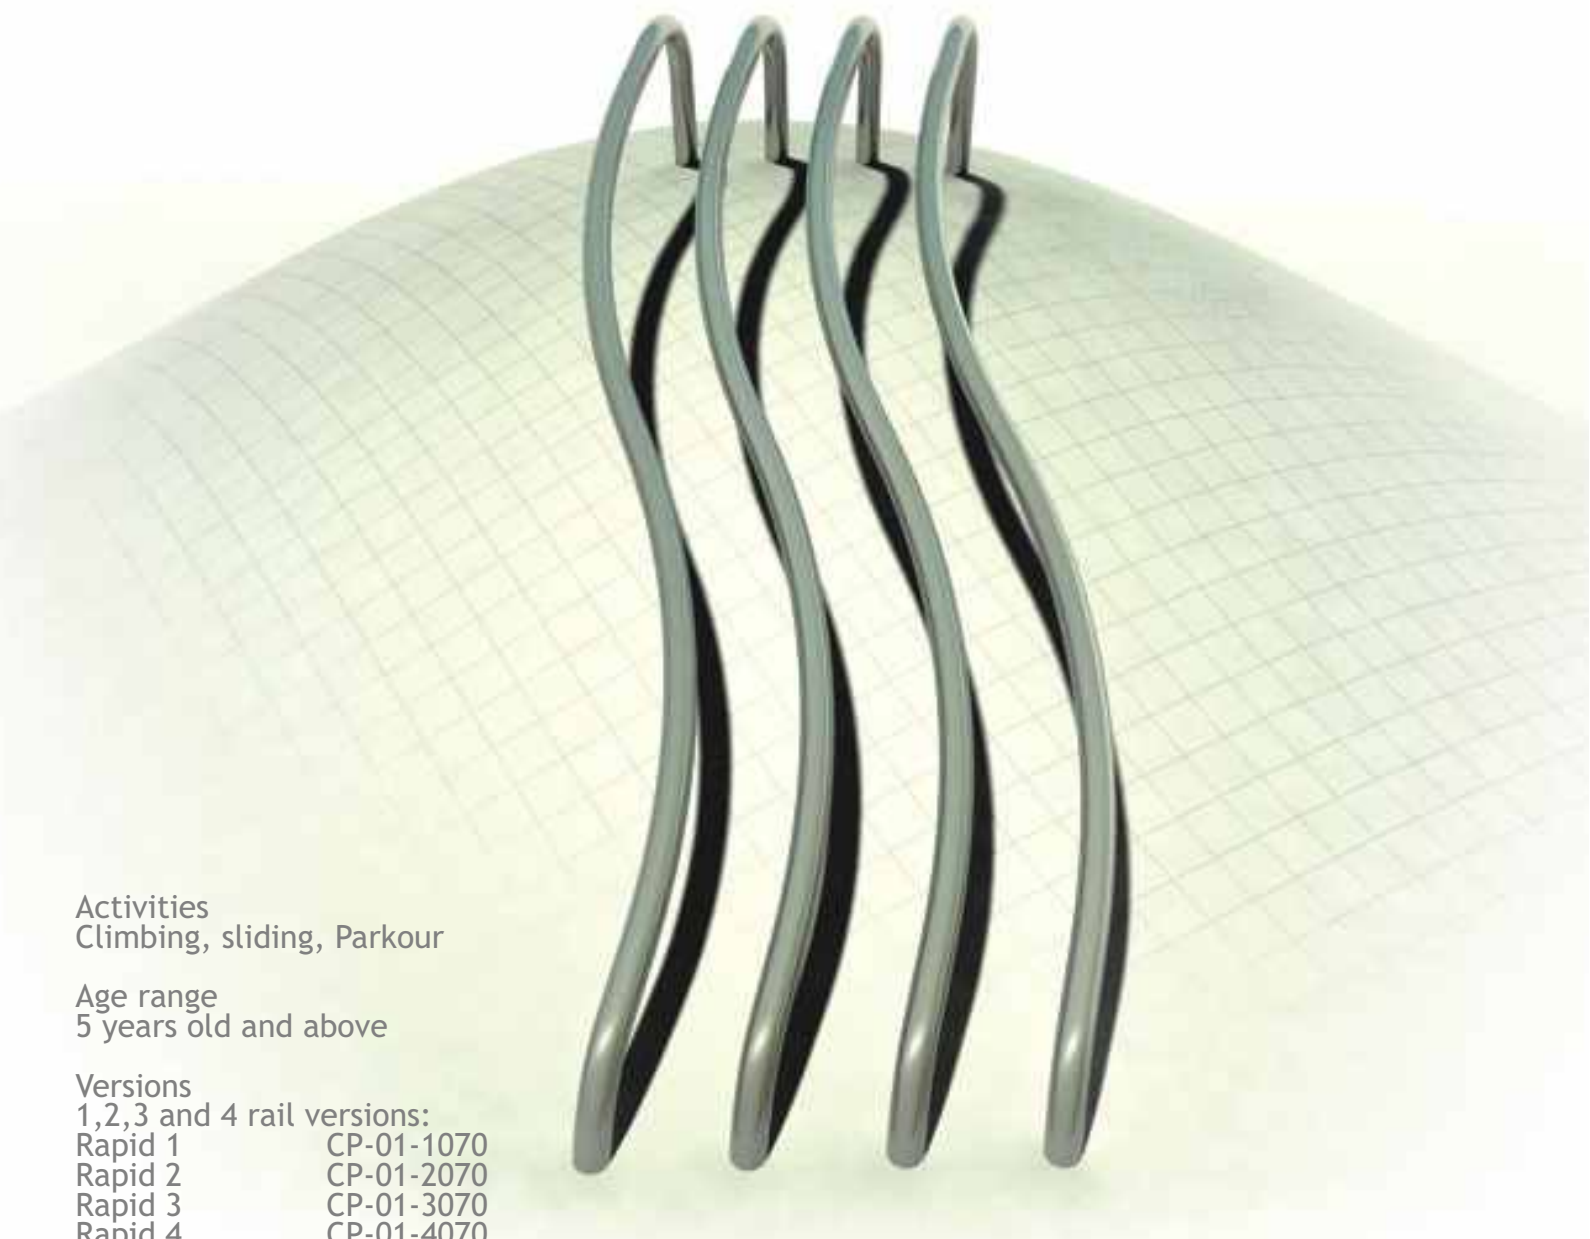

Silhouette

transforming urban spaces

Rapid

Activities
Climbing, sliding, Parkour

Age range
5 years old and above

Versions
1,2,3 and 4 rail versions:
Rapid 1 CP-01-1070
Rapid 2 CP-01-2070
Rapid 3 CP-01-3070
Rapid 4 CP-01-4070

Dimensions
lxwxh: 4.2x1.3x0.6m (Rapid 4)