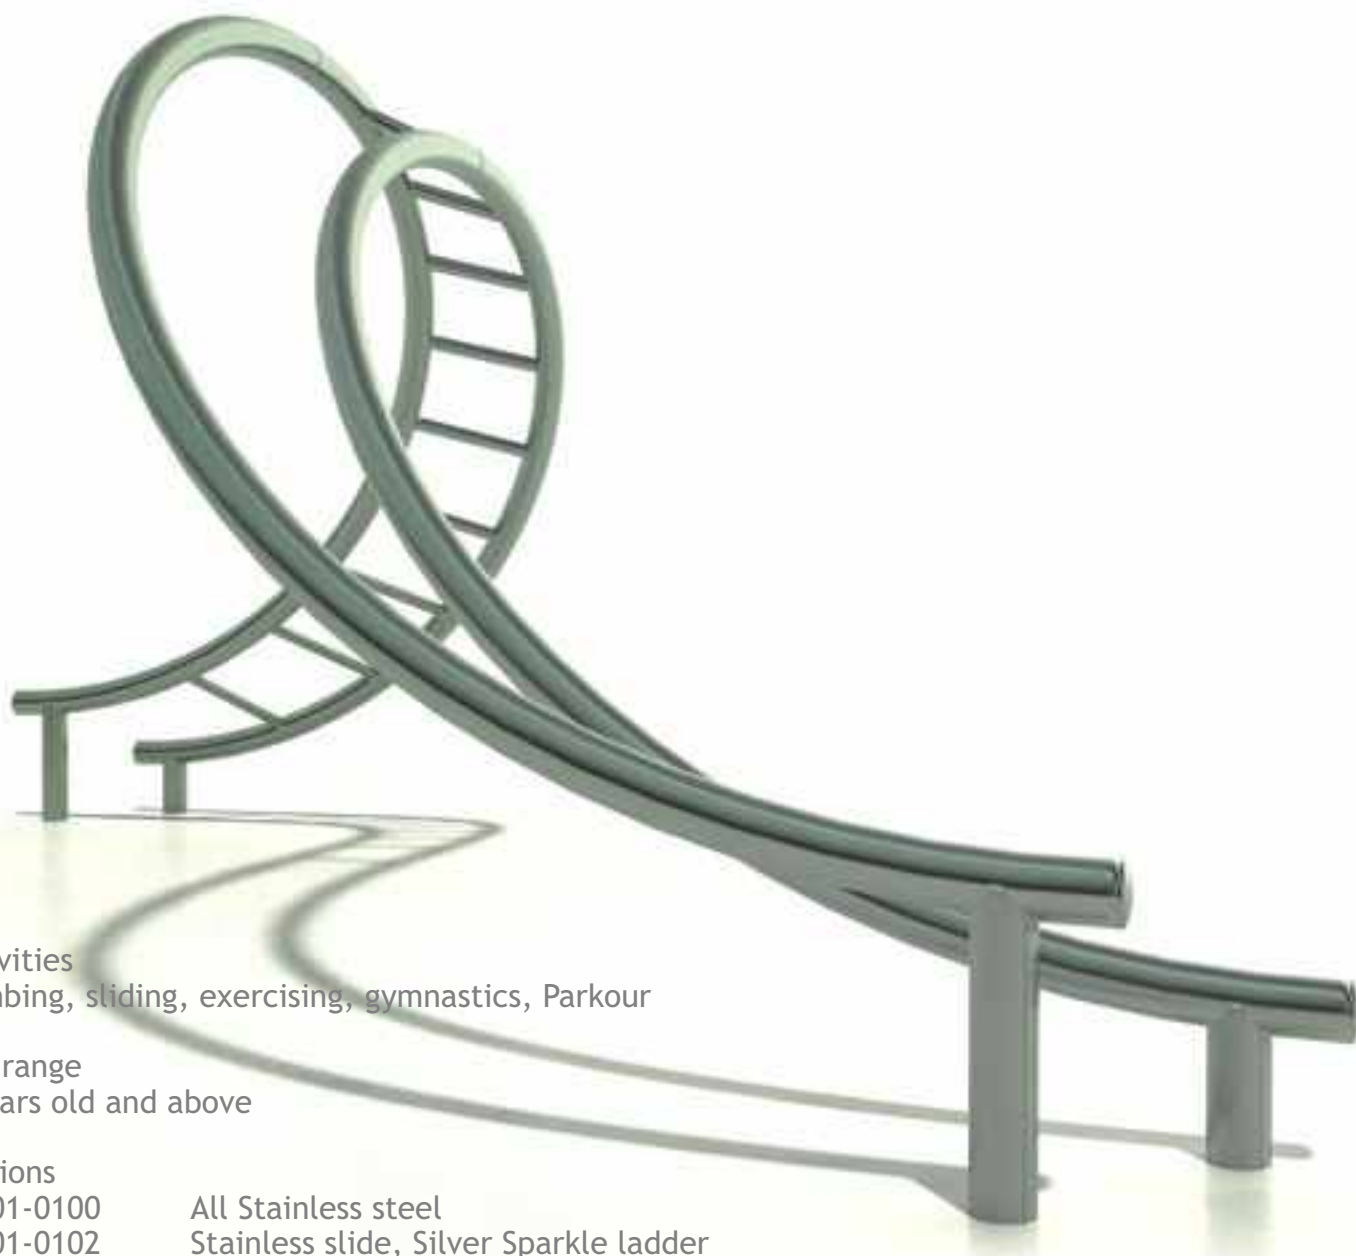

Silhouette

transforming urban spaces

Roller coaster

Activities

Climbing, sliding, exercising, gymnastics, Parkour

Age range

6 years old and above

Versions

CP-01-0100

All Stainless steel

CP-01-0102

Stainless slide, Silver Sparkle ladder

Dimensions

lxwxh: 6.2x2.2x2.2m