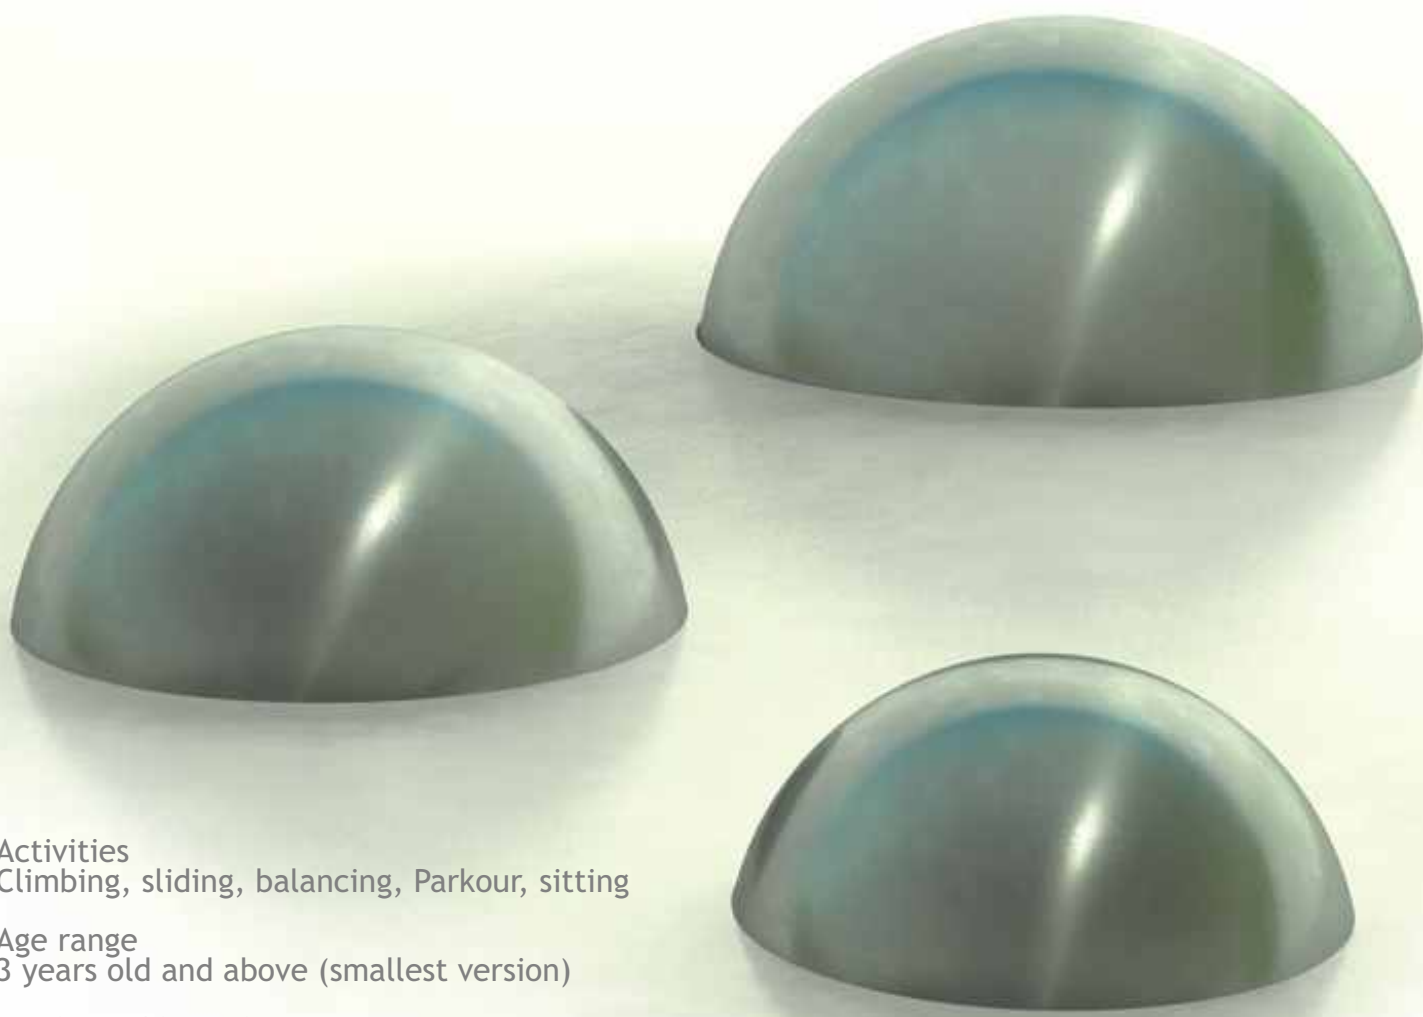

Silhouette

transforming urban spaces

Island

Activities
Climbing, sliding, balancing, Parkour, sitting

Age range
3 years old and above (smallest version)

Versions/ Dimensions*

Island 1	CP-01-1010	Ø1000x450mm
Island 1.5	CP-01-1510	Ø1500x630mm
Island 2	CP-01-2010	Ø2000x880mm

* Grass mat version: code ends with 0

Loose fill version: code ends with 1

Wetpour version: code ends with 2

No surfacing: code ends with 3