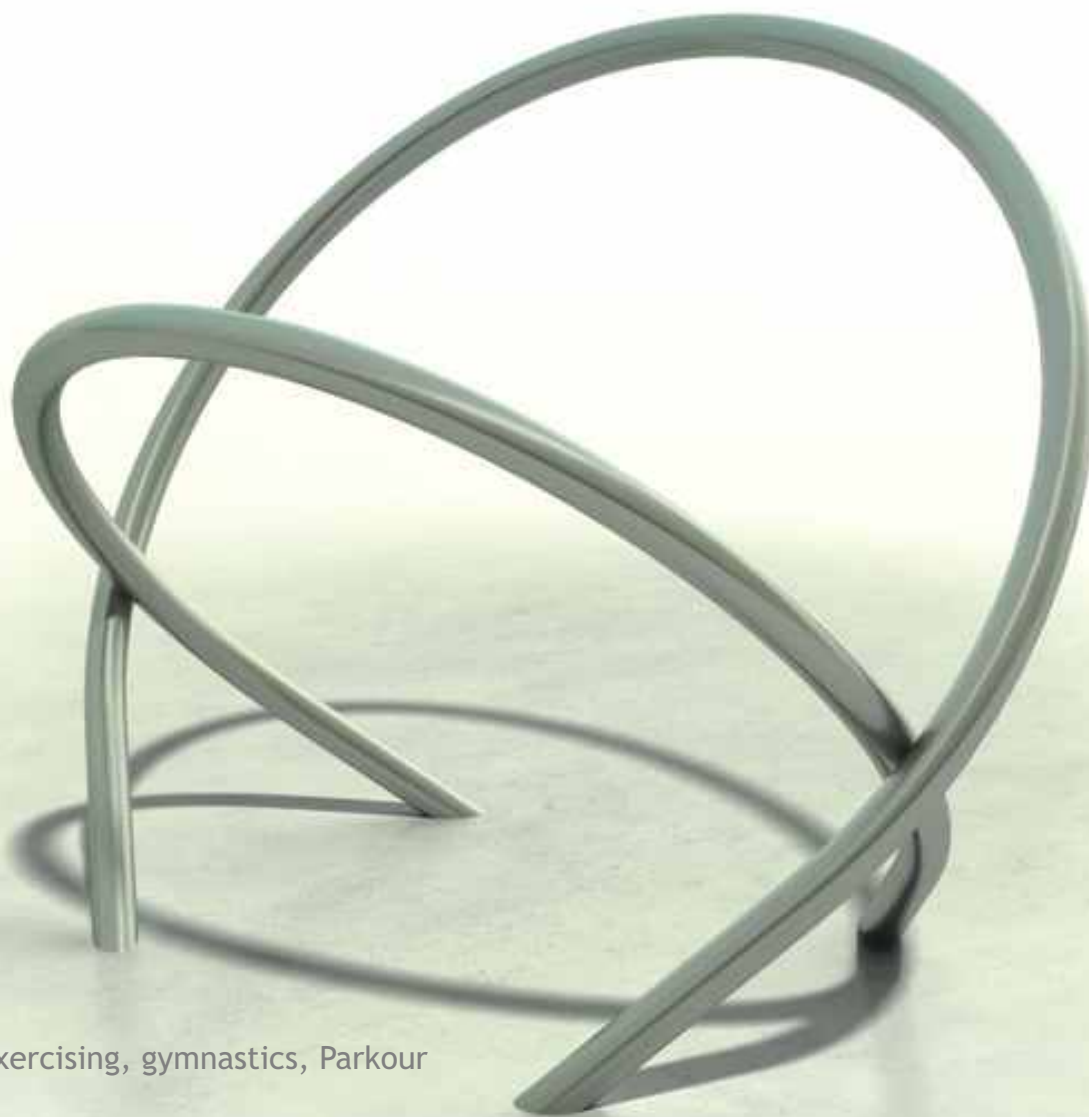

Silhouette

transforming urban spaces

Rings

Activities
Climbing, exercising, gymnastics, Parkour

Age range
4 years old and above

Dimensions
lxwxh: 1.1x1.6x1.3m

Product code
CP-01-0130