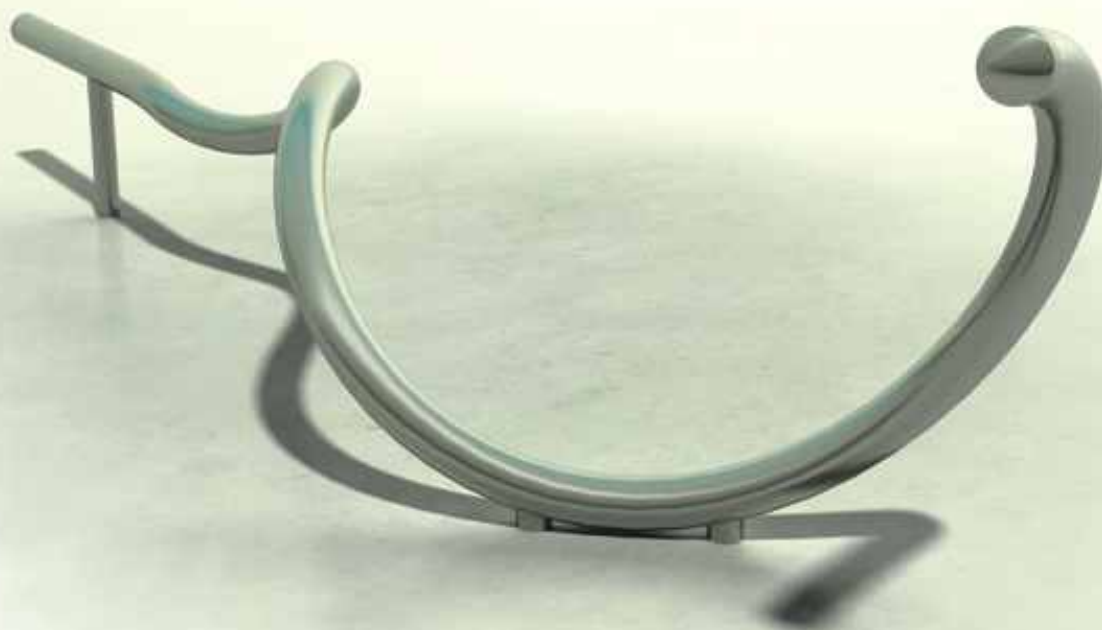

Silhouette

transforming urban spaces

Snake

Activities
Climbing, balancing, gymnastics, Parkour, sitting

Age range
3 years old and above

Dimensions
lxwxh: 3.9x1.0x1.0m

Product code
CP-01-0040