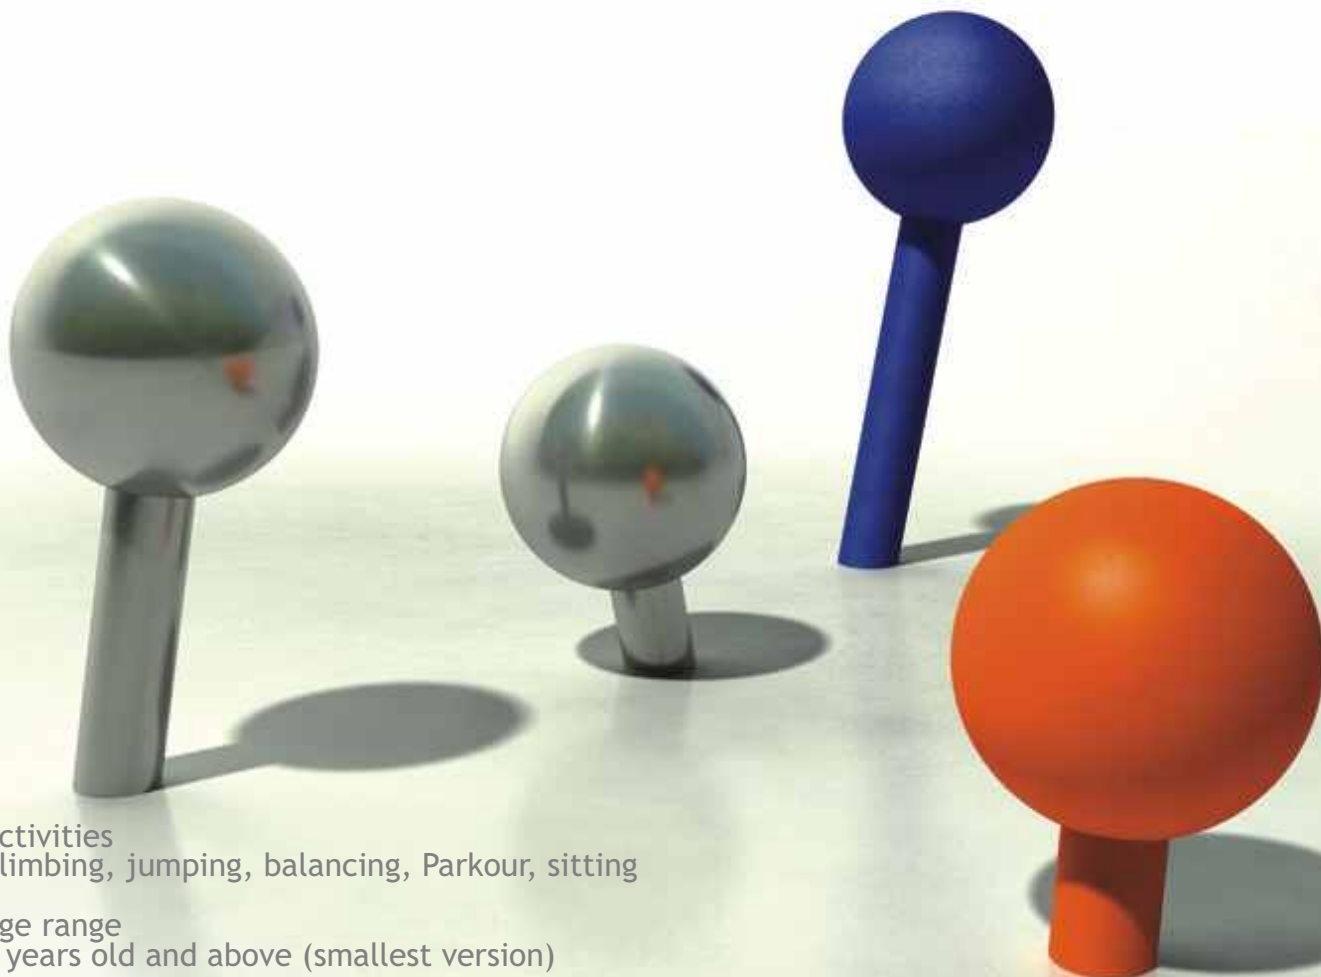

## Snake

Activities  
Climbing, balancing, gymnastics, Parkour, sitting

Age range  
3 years old and above

Dimensions  
lxwxh: 3.9x1.0x1.0m

Product code  
CP-01-0040

## Baubles

Activities  
Climbing, jumping, balancing, Parkour, sitting

Age range  
3 years old and above (smallest version)