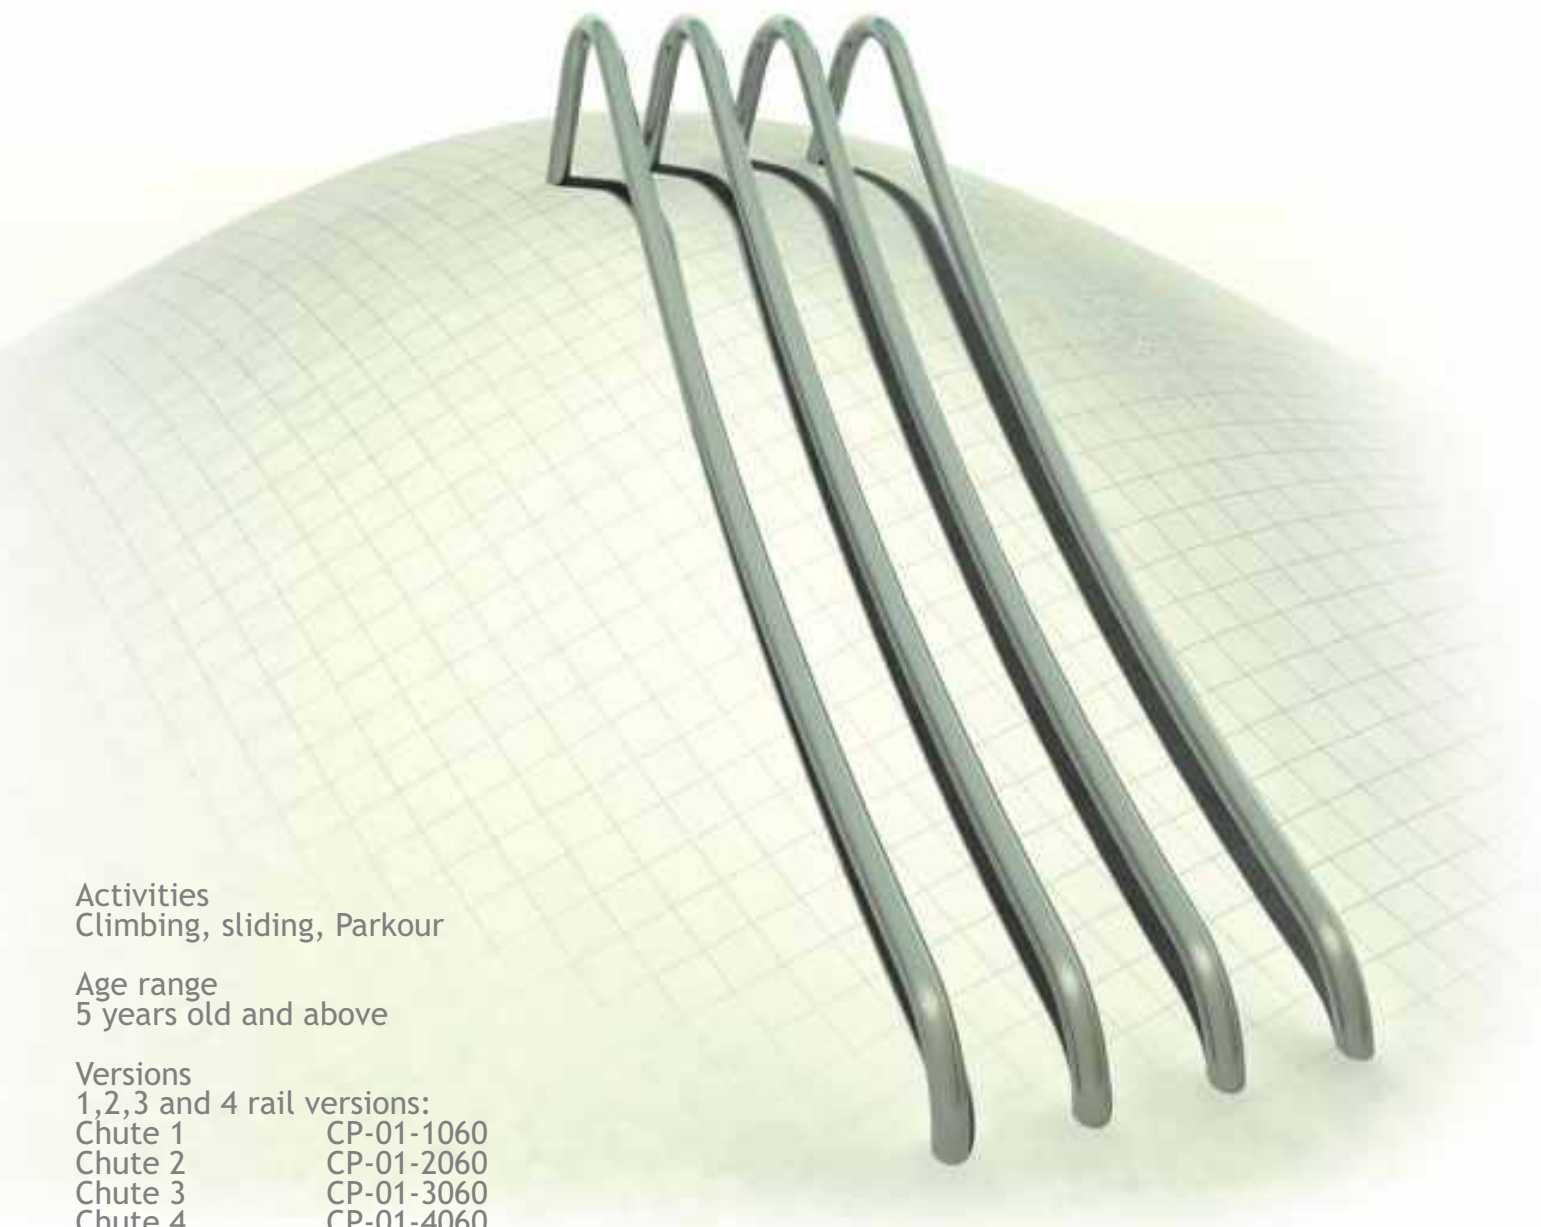

Silhouette

transforming urban spaces

Chute

Activities
Climbing, sliding, Parkour

Age range
5 years old and above

Versions
1,2,3 and 4 rail versions:
Chute 1 CP-01-1060
Chute 2 CP-01-2060
Chute 3 CP-01-3060
Chute 4 CP-01-4060

Dimensions
lxwxh: 4.2x1.3x0.6m (Chute 4)